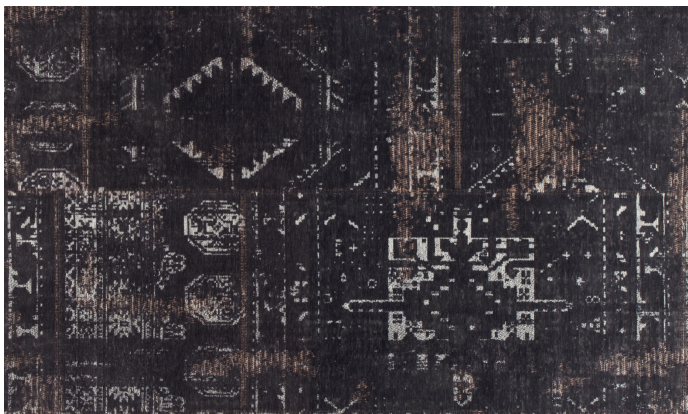

■ R857TIX • Rust 200 x 280 cm / 79 x 110 in

■ R857TBX • Blue

■ R857TVX • Green

SCHEMA'S

RECTANGULAR

200cm x 280cm
78,74" x 110,24"

FINISHINGS

Color

BLUE

RUST

GREEN