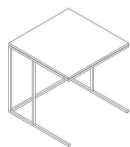

■ T149M84

■ T149XX3

■ T149XX4

■ T149MX1

SCHEMA'S

SQUARE CORNER

60cm x 60cm H 60cm
23,62" x 23,62" H 23,62"

SQUARE CENTRAL

105cm x 105cm H 40cm
41,34" x 41,34" H 15,75"

ROUND CENTRAL

110cm H 40cm
43,31" H 15,75"

FINISHINGS

Frame finishing

CHROME

BLACK CHROME

Top finishing