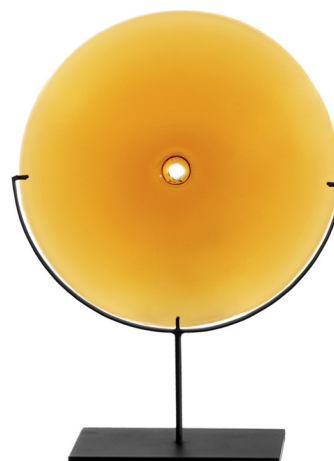

■ Pool A842V3W + A842V30 + A842V3V

■ Pool A842VW0

■ A84203V

■ Pool A842VGW

■ Pool A842V6W

## SCHEMATICS

---

### SCULPTURE

53,3cm H 30,5cm  
20,98" H 12,01"

61cm H 45,7cm  
24,02" H 17,99"

73,7cm H 61cm  
29,02" H 24,02"