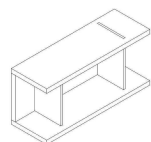

■ T150L04

■ T150L03

■ T150L02

■ T150L01

■ T150L00

SCHEMA'S

SQUARE CENTRAL

102cm x 102cm H 38cm
40,16" x 40,16" H 14,96"

SQUARE CENTRAL WITH DRAWER

102cm x 102cm H 38cm
40,16" x 40,16" H 14,96"

RECTANGULAR SIDE

50cm x 102cm H 50cm
19,69" x 40,16" H 19,69"

RECTANGULAR RIGHT SIDE WITH DRAWER

50cm x 102cm H 50cm
19,69" x 40,16" H 19,69"

RECTANGULAR LEFT SIDE WITH DRAWER

50cm x 102cm H 50cm
19,69" x 40,16" H 19,69"

FINISHINGS

Frame finishing

SMOKED OAK

Top finishing

WHITE MATT

MATT COFFEE