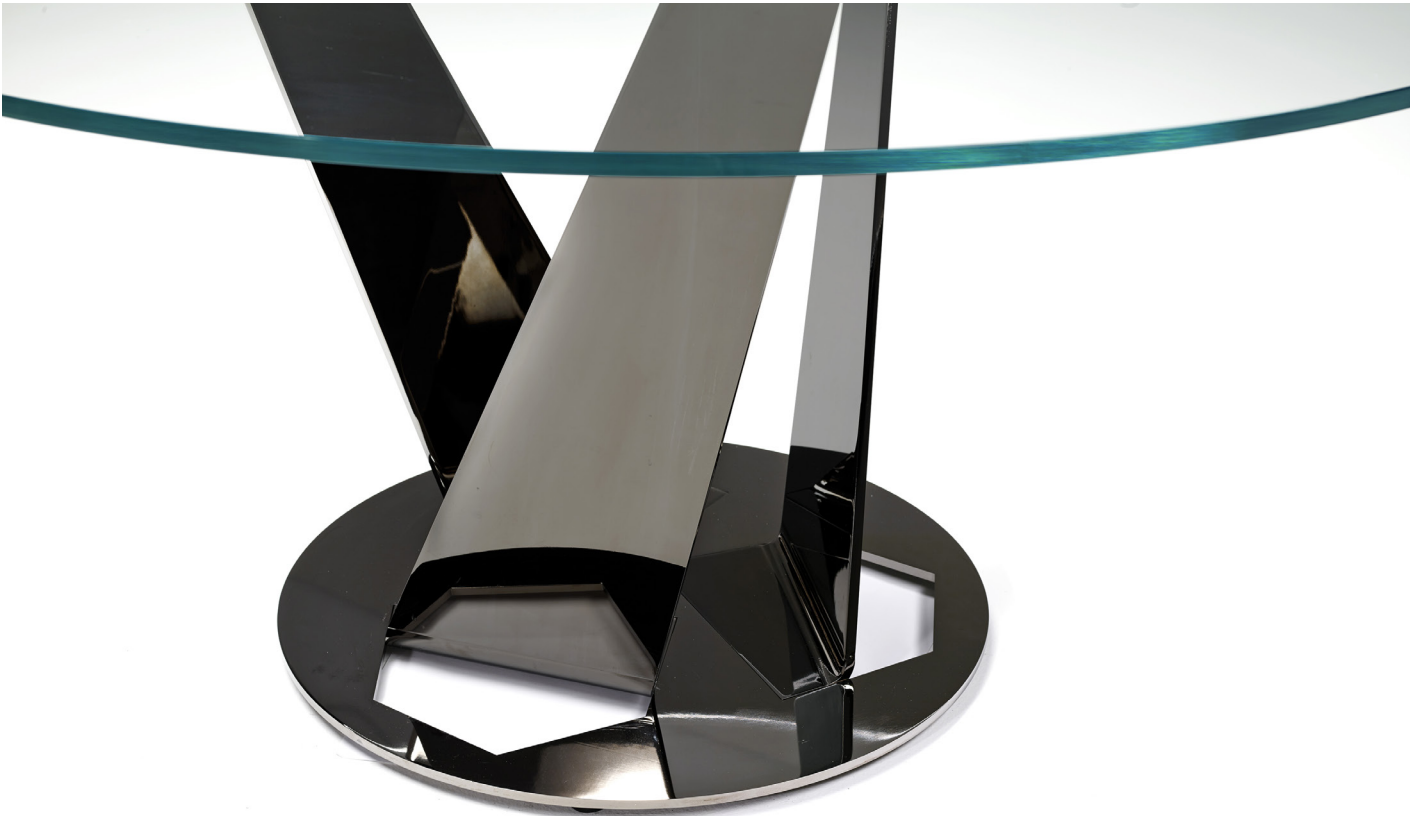

■ E012MWW

■ E012MWW

SCHEMATICS

RECTANGULAR FIXED

120cm x 250cm H 73cm
47,24" x 98,43" H 28,74"

ROUND FIXED

160cm H 73cm
62,99" H 28,74"

FINISHINGS

Frame finishing

BLACK

Top finishing

TRANSPARENT