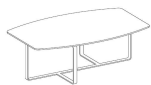

■ T134MX3

■ T134XX3

■ T134MOR

■ T134MMS

SCHEMATICS

RECTANGULAR CENTRAL

70cm x 148cm H 25cm
27,56" x 58,27" H 9,84"

73cm x 118cm H 39cm
28,74" x 46,46" H 15,35"

RECTANGULAR LEFT SOFA BACK TABLE

59cm x 110cm H 50cm
23,23" x 43,31" H 19,69"

RECTANGULAR ACCENT

46cm x 56cm H 50cm
18,11" x 22,05" H 19,69"

RECTANGULAR RIGHT SOFA BACK TABLE

59cm x 110cm H 50cm
23,23" x 43,31" H 19,69"