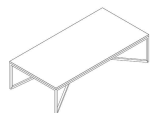

■ T111XM3

■ T111XM3

■ T111M00

■ T111M03

SCHEMATICS

SQUARE CORNER

40cm x 40cm H 50cm
15,75" x 15,75" H 19,69"

SQUARE CENTRAL

100cm x 100cm H 35cm
39,37" x 39,37" H 13,78"

RECTANGULAR CENTRAL

140cm x 70cm H 35cm
55,12" x 27,56" H 13,78"

FINISHINGS

Frame finishing

COFFEE

MATT COFFEE

Top finishing